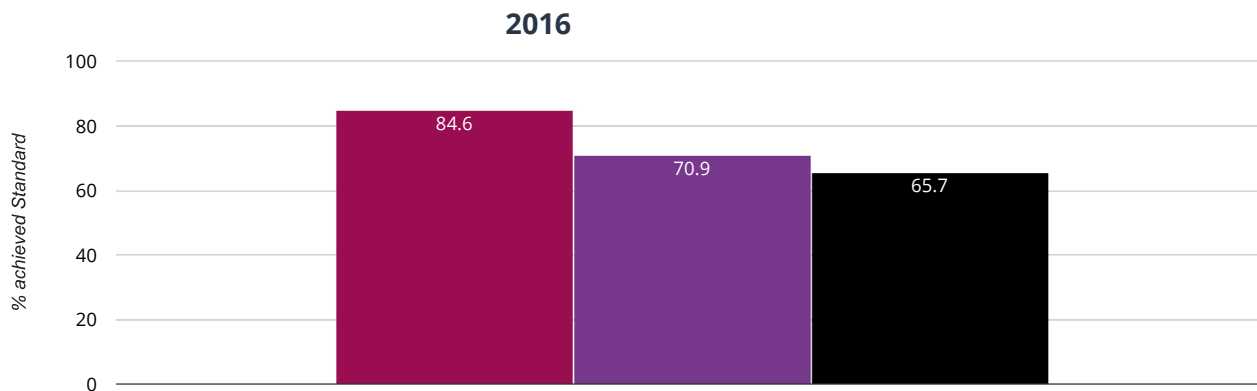

WILLIAM GILPIN CHURCH OF ENGLAND PRIMARY SCHOOL

Reading - achieved standard

84.6% in 2016

- William Gilpin Church of England Primary School
- Hampshire (322)
- National (15810)

Reading - average scaled score