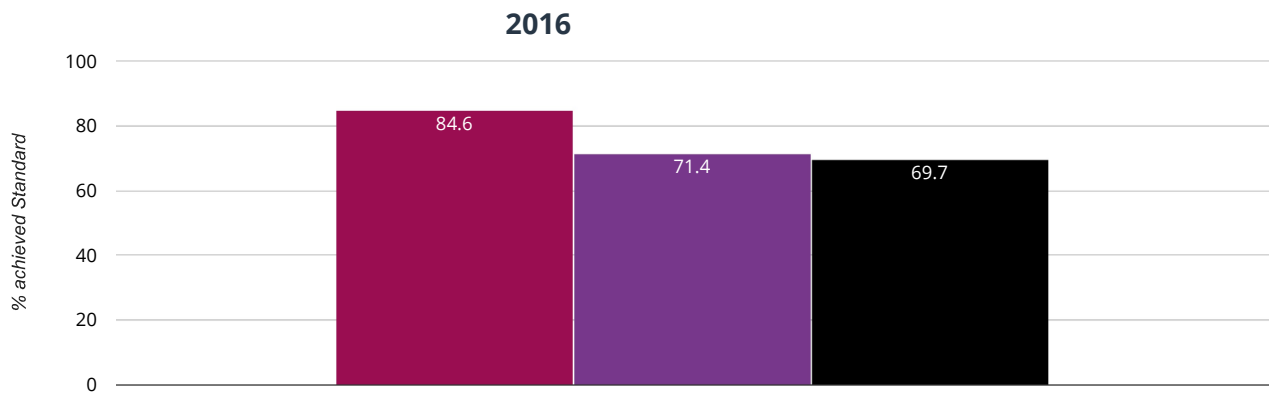

⊕ Maths - achieved standard

84.6% in 2016

- William Gilpin Church of England Primary School
- Hampshire (322)
- National (15810)