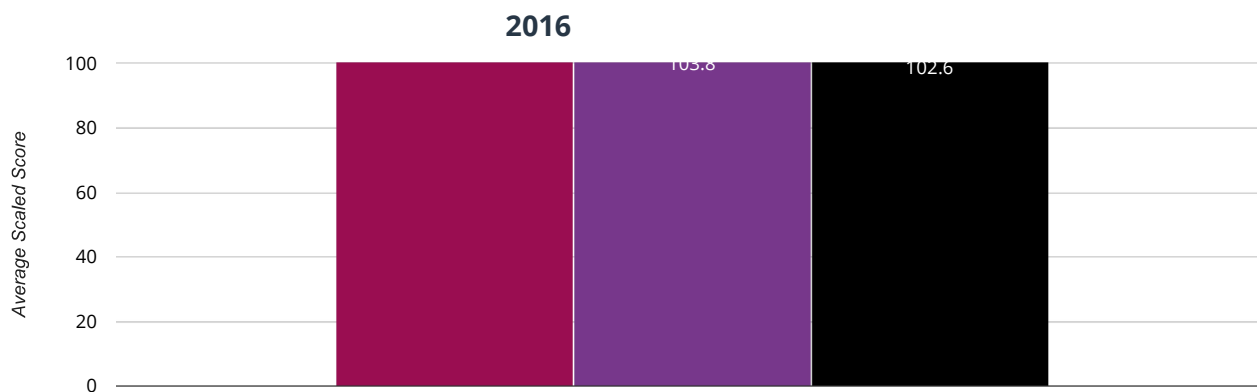

WILLIAM GILPIN CHURCH OF ENGLAND PRIMARY SCHOOL

Reading - achieved standard

84.6% in 2016

- William Gilpin Church of England Primary School
- Hampshire (322)
- National (15810)

Reading - average scaled score