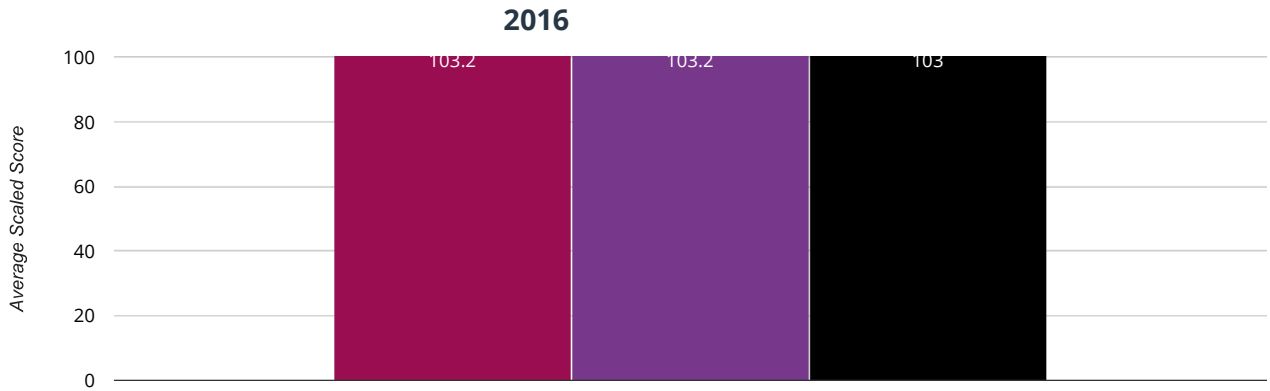

⊕ Maths - average scaled score

103.2% in 2016

- William Gilpin Church of England Primary School
- Hampshire (322)
- National (15810)