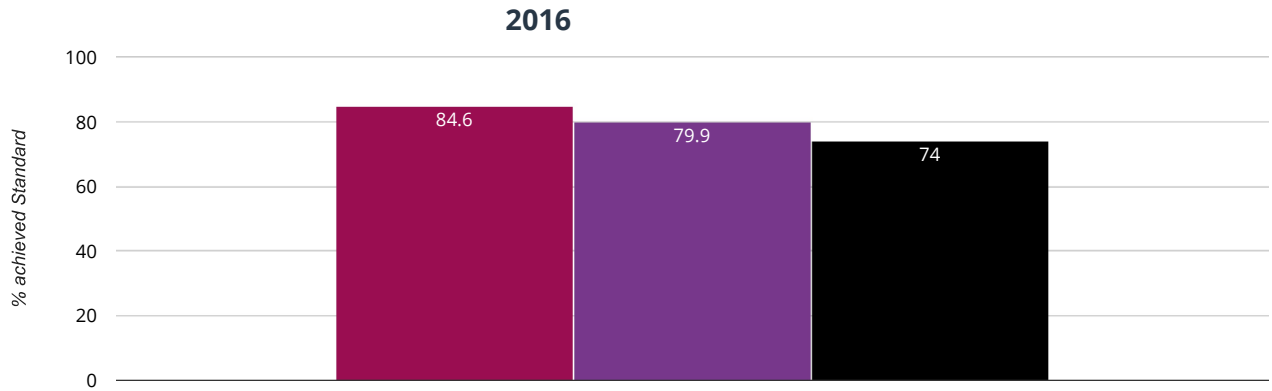

✎ Writing - achieved standard

84.6% in 2016

- William Gilpin Church of England Primary School
- Hampshire (322)
- National (15810)