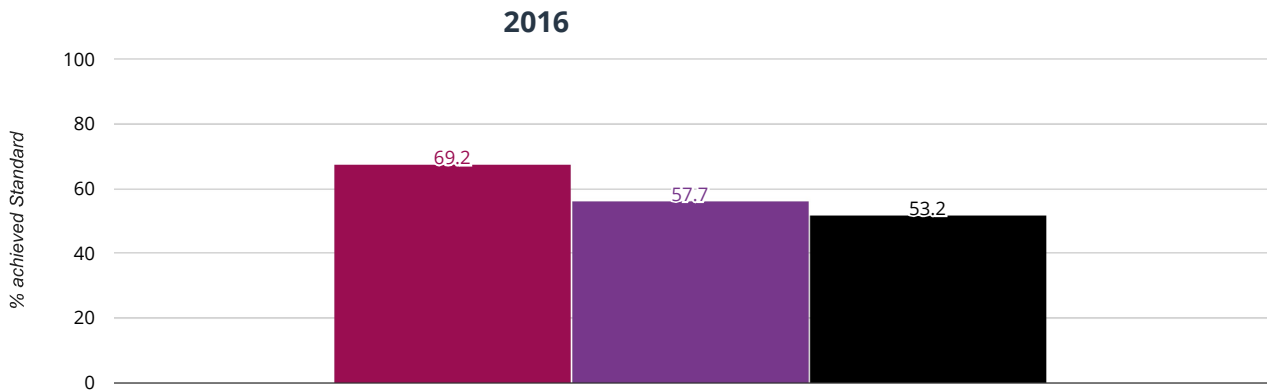

⊕ GPS - achieved standard

84.6% in 2016

- William Gilpin Church of England Primary School
- Hampshire (322)
- National (15810)

GPS - average scaled score

103.4% in 2016

- William Gilpin Church of England Primary School
- Hampshire (322)
- National (15810)

RWM - achieved standard

69.2% in 2016

- William Gilpin Church of England Primary School
- Hampshire (322)
- National (15810)