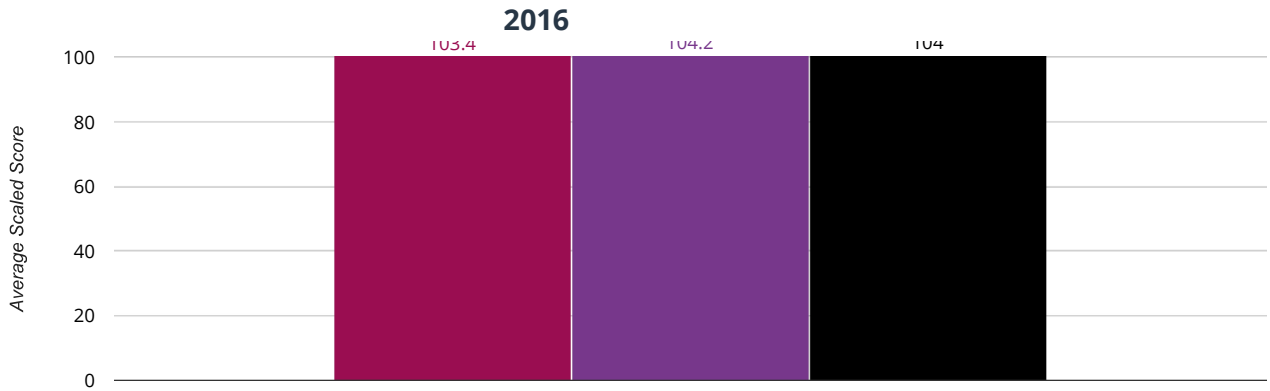

GPS - average scaled score

103.4% in 2016

- William Gilpin Church of England Primary School
- Hampshire (322)
- National (15810)