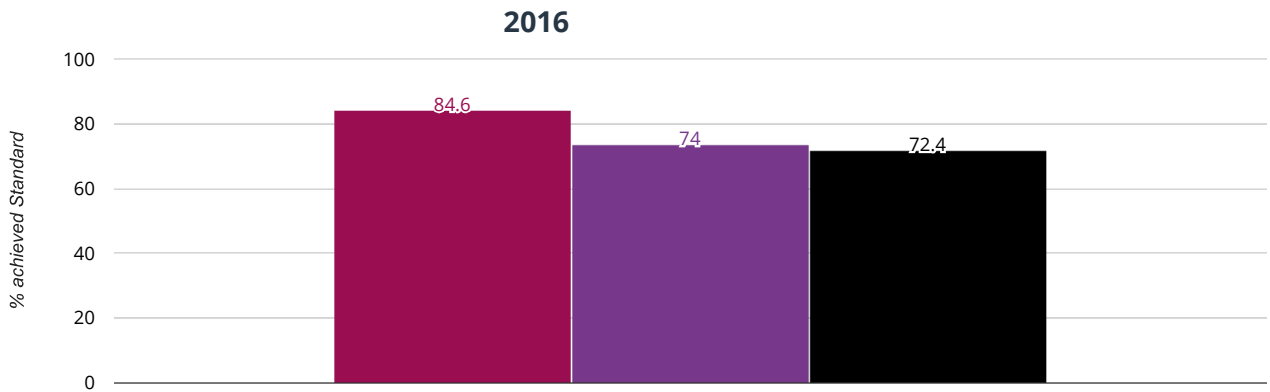

⊕ GPS - achieved standard

84.6% in 2016

- William Gilpin Church of England Primary School
- Hampshire (322)
- National (15810)